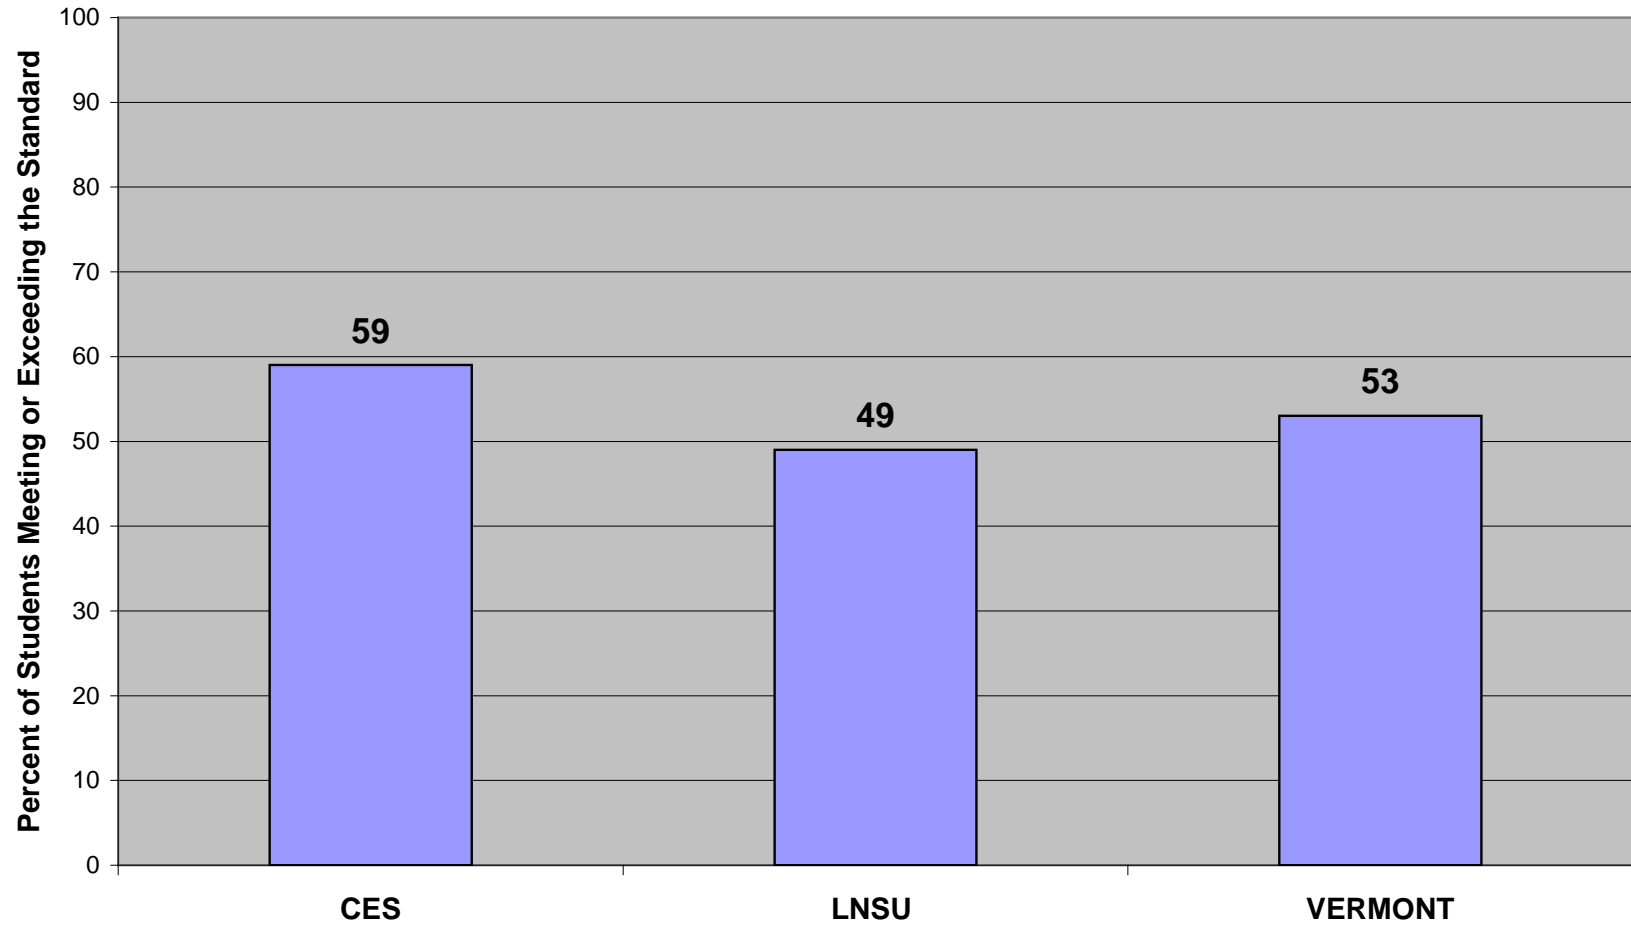

**NECAP Scores 2011**  
**Cambridge Elementary School, Lamoille North Supervisory Union and Vermont**

**Cambridge Elementary School  
Grade 4 Science NECAP Scores  
2008 - 2011**

Cambridge Elementary School  
Grade 4 Science NECAP Levels  
2008 - 2011